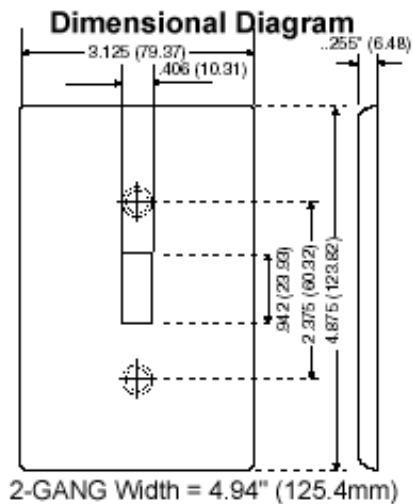

SPECIFICATION SUBMITTAL

JOB NAME:	CATALOG NUMBERS:	
____	____	____
JOB NUMBER:	____	____