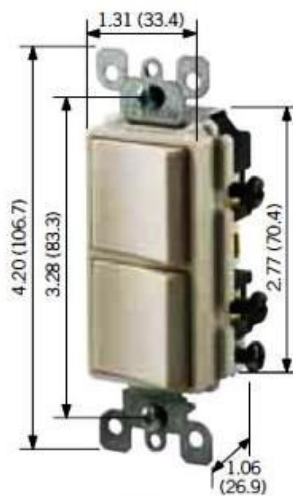

5634-T

SPECIFICATION SUBMITTAL

JOB NAME:	CATALOG NUMBERS:	
____	____	____
JOB NUMBER:	____	____