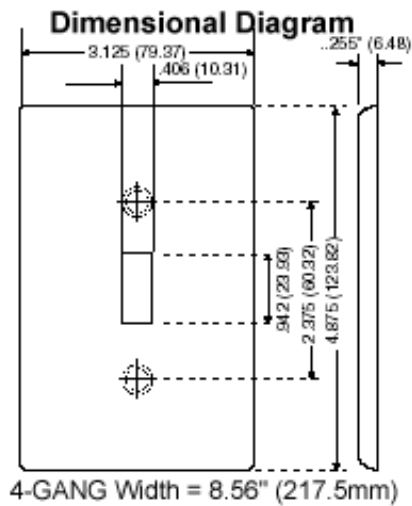

SPECIFICATION SUBMITTAL

JOB NAME:	CATALOG NUMBERS:	
____	____	____
JOB NUMBER:	____	____