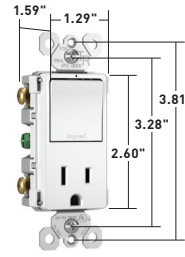

RCDLM

CATALOG NUMBER	RATING		COLOR	3rd PARTY COMPLIANCE
	A.	VAC		cULus cULus
RADIANT™ LOCATOR LIGHT MODULE				
RCDLM	15	120/125	Clear	•

Adding a Snap-In Light Module

SWITCHES

radiant™ Combination Switches 15A, 120/125VAC

RCD11W

RCD33W

RCD113W

RCD38TRW

Features

- Part of the radiant™ collection
- Impact-resistant face and body.
- External screw-pressure-plate back and side wired. Accepts #12 and #14 AWG.
- Full wraparound metal strap with lock-in tabs.
- Unique "Up/Down" switches match the look and feel of standard paddle switches.
- Largest breadth of 15 amp offering.
- All screws are tri-drive.
- Protects children: patented shutter system – now with black "invisi-shutters" that disappear for an invisible effect – helps prevent improper insertion of foreign objects.
- Single Pole/3-Way Switches can be wired as a single pole or 3-way switch.