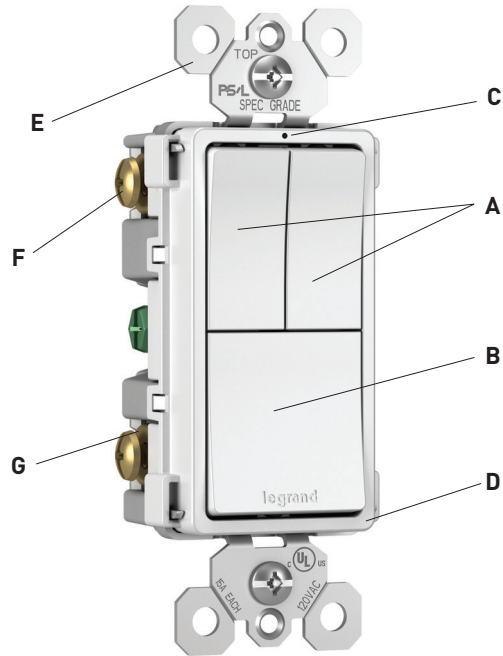

SWITCHES

radiant™ Combination Switches

RCD113W radiant™ Combination Switches

- A. Unique “Up/Down” switches** match the look and feel of standard paddle switches.
- B. Easy-to-use oversized main switch** for primary load.
- C. Patented Snap-In Light Module** (sold separately) transforms a combination switch into an illuminated switch in seconds.
- D. Impact-resistant face and body.**
- E. Full wraparound metal strap**, commercial grade with lock-in tabs.
- F. All screws are tri-drive.**
- G. External screw-pressure-plate back and side wired.** Accepts #12 and #14 AWG.

RCD113W

Features

- Module simply snaps-in for easy installation.

Snap-In Light Module:

- Lights when OFF.
- Uses energy-efficient LED light.
- LED light will not generate heat and will last, on average, 47 years.

RCDLM

CATALOG NUMBER	RATING		COLOR	3rd PARTY COMPLIANCE
	A.	VAC		cULus cULus
RADIANT™ LOCATOR LIGHT MODULE				
RCDLM	15	120/125	Clear	•

Adding a Snap-In Light Module

SWITCHES

radiant™ Combination Switches 15A, 120/125VAC

RCD11W

RCD33W

RCD113W

RCD38TRW

Features

- Part of the radiant™ collection
- Impact-resistant face and body.
- External screw-pressure-plate back and side wired. Accepts #12 and #14 AWG.
- Full wraparound metal strap with lock-in tabs.
- Unique "Up/Down" switches match the look and feel of standard paddle switches.
- Largest breadth of 15 amp offering.
- All screws are tri-drive.
- Protects children: patented shutter system – now with black "invisi-shutters" that disappear for an invisible effect – helps prevent improper insertion of foreign objects.
- Single Pole/3-Way Switches can be wired as a single pole or 3-way switch.