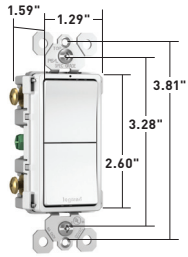

RCDLM

CATALOG NUMBER	RATING		COLOR	3rd PARTY COMPLIANCE
	A.	VAC		cULus cULus
RADIANT™ LOCATOR LIGHT MODULE				
RCDLM	15	120/125	Clear	•

Adding a Snap-In Light Module

SWITCHES

radiant™ Combination Switches 15A, 120/125VAC

RCD11W

RCD33W

RCD113W

RCD38TRW

Features

- Part of the radiant™ collection
- Impact-resistant face and body.
- External screw-pressure-plate back and side wired. Accepts #12 and #14 AWG.
- Full wraparound metal strap with lock-in tabs.
- Unique "Up/Down" switches match the look and feel of standard paddle switches.
- Largest breadth of 15 amp offering.
- All screws are tri-drive.
- Protects children: patented shutter system – now with black "invisi-shutters" that disappear for an invisible effect – helps prevent improper insertion of foreign objects.
- Single Pole/3-Way Switches can be wired as a single pole or 3-way switch.