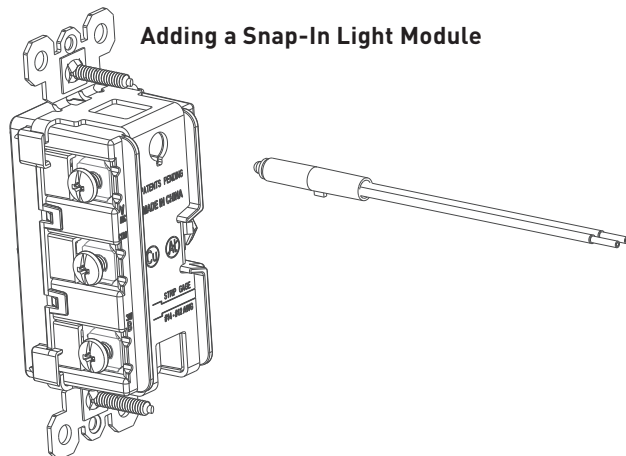

Adding a Snap-In Light Module