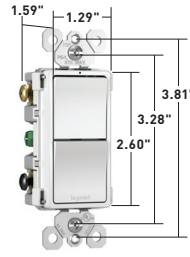

RCDLM

CATALOG NUMBER	RATING		COLOR	3rd PARTY COMPLIANCE
	A.	VAC		cULus cULus
RADIANT™ LOCATOR LIGHT MODULE				
RCDLM	15	120/125	Clear	•

Adding a Snap-In Light Module

SWITCHES

radiant™ Combination Switches 15A, 120/125VAC

RCD11W

RCD33W

RCD113W

RCD38TRW

Features

- Part of the radiant™ collection
- Impact-resistant face and body.
- External screw-pressure-plate back and side wired. Accepts #12 and #14 AWG.
- Full wraparound metal strap with lock-in tabs.
- Unique "Up/Down" switches match the look and feel of standard paddle switches.
- Largest breadth of 15 amp offering.
- All screws are tri-drive.
- Protects children: patented shutter system – now with black "invisi-shutters" that disappear for an invisible effect – helps prevent improper insertion of foreign objects.
- Single Pole/3-Way Switches can be wired as a single pole or 3-way switch.