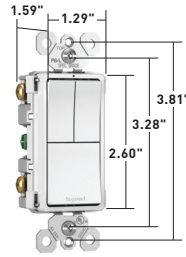

RCDLM

CATALOG NUMBER	RATING		COLOR	3rd PARTY COMPLIANCE
	A.	VAC		cULus cULus
RADIANT™ LOCATOR LIGHT MODULE				
RCDLM	15	120/125	Clear	•

Adding a Snap-In Light Module

SWITCHES

radiant™ Combination Switches 15A, 120/125VAC

RCD11W

RCD33W

RCD113W

RCD38TRW

Features

- Part of the radiant™ collection
- Impact-resistant face and body.
- External screw-pressure-plate back and side wired. Accepts #12 and #14 AWG.
- Full wraparound metal strap with lock-in tabs.
- Unique "Up/Down" switches match the look and feel of standard paddle switches.
- Largest breadth of 15 amp offering.
- All screws are tri-drive.
- Protects children: patented shutter system – now with black "invisi-shutters" that disappear for an invisible effect – helps prevent improper insertion of foreign objects.
- Single Pole/3-Way Switches can be wired as a single pole or 3-way switch.