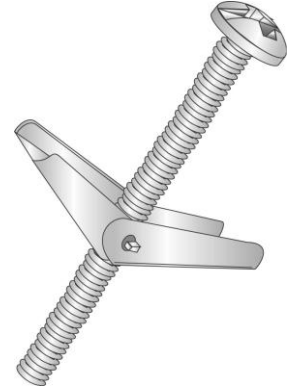

58365J

3/16X4 SLOT/PHIL TOGGLE BOLT

UPC: 085937082701

Country of Origin:

UNSPSC: 31161609

Not Available

Commodity: Toggle bolts

A kind of wall fastener for use on hollow walls, having a part that springs open or turns through 90° after it is inserted so as to prevent withdrawal.

Product Attributes

Brand Name	Minerallac Company
Sub Brand	Cully
Type	Toggle Bolt
Special Features	Toggle bolts spread the load over a larger area and are more temperature resistant than other hollow wall anchors.
Application	These light-duty anchors are for use in hollow block or gypsum wallboard.
Material	Steel
Finish	Zinc Plated
Head Type	Slotted/Phillips Mushroom Head
Length	4" IN
Size	3/16" x 4" IN
Diameter	3/16" IN
Thread	Coarse