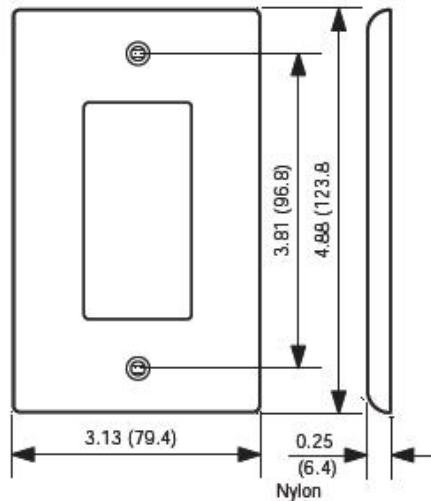

PJ26-GY

UPC Code: 07847720583

Country Of Origin: United States

Brand Features

Leviton Decora Designer Wallplates — available in a wide spectrum of colors and styles — can add subtle elegance to any home. Sleek, versatile and convenient, they also come in a midway size that gives even greater coverage, and can hide unsightly wall surface irregularities. All Leviton Decorative Wallplates can stand up to heavy use while coordinating perfectly with paint or wall coverings. Think of them as the finishing touch to giving a home its signature look.

Item Description

1-Gang Decora/GFCI Device Decora Wallplate, Midway Size, Thermoplastic Nylon, Device Mount, - Gray

Technical Information

Product Features

Standards and Certifications: UL/CSA

Type: Midway Size

Warranty: 10-Year Limited

Gang: 1

Material: Nylon

Color: Gray

Mount: Device

SPECIFICATION SUBMITTAL

JOB NAME:	CATALOG NUMBERS:	
<input type="text"/>	<input type="text"/>	<input type="text"/>
JOB NUMBER:	<input type="text"/>	<input type="text"/>