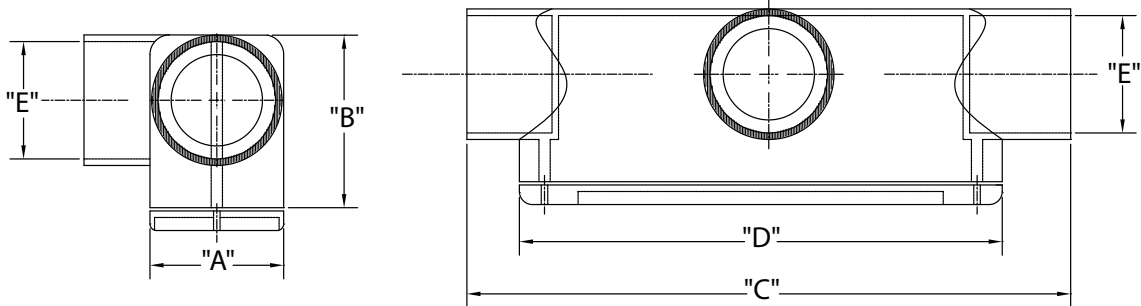

## Conduit Bodies - Type T

1/2" THROUGH 2"

2-1/2" THROUGH 4"

Part Number	Trade Size	Carton Quantity	"A"	"B"	"C"	"D"	"E"	Volume Cu. In.	3-Wire Fill
5133563	1/2	25	1.938	1.500	4.625	4.000	.875	4.3	#6 or smaller
5133564	3/4	15	1.500	1.688	5.375	4.625	1.063	6.5	#6 or smaller
5133565	1	10	1.750	2.000	6.563	5.375	1.313	11.8	#6 or smaller
5133566	1-1/4	10	2.500	2.500	8.188	7.188	1.688	25.0	XHHW #1
5133567	1-1/2	10	2.625	2.813	9.250	8.000	1.938	36.5	XHHW #2/0
5133568	2	5	3.125	3.375	10.375	9.500	2.375	63.5	XHHW #4/0
5133569	2-1/2	2	4.625	4.625	19.000	12.875	3.500	198.0	XHHW 500 MCM
5133570	3	2	4.625	4.625	19.000	12.875	3.500	198.0	XHHW 500 MCM
5133572	3-1/2	1	5.563	5.563	20.375	13.750	4.000	305.0	XHHW 500 MCM
5133571	4	1	5.563	5.563	20.188	13.875	4.500	305.0	XHHW 500 MCM

Dimensions are nominal