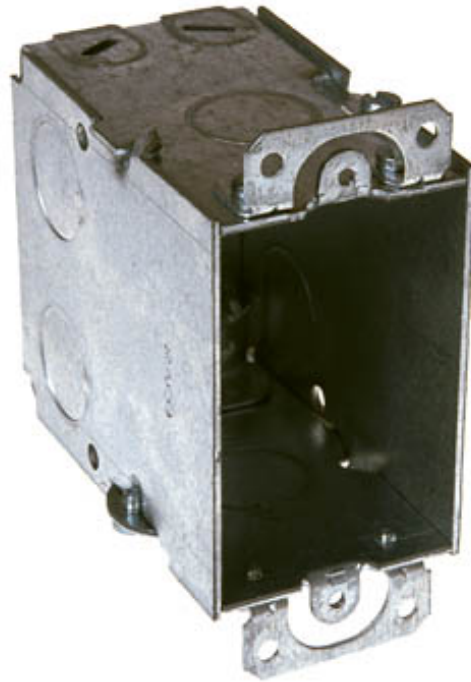

Products

- > [Index](#)
- > [Featured Products](#)
- > [Cross Reference](#)
- > [UPC Search](#)

Product Datasheet

[Catalog Home](#) [Home Page](#)

[Search](#)

601 -- 3" x 2" Switch Box, 3-1/2" Deep, Gangable, NMSC clamps, w/plaster ears

Product Specifications

Box Type	RACO Steel Boxes & Covers
Box Family	3" x 2" Switch Boxes
Box Category	3" x 2" Switch Boxes - For Non-metallic Sheathed Cable
Category	3" x 2" Switch Box
Gangable	Yes
Wiring System	Non-metallic Sheathed Cable
Box Depth	3-1/2"
Side Knockout(s)	4, 1/2"
Bottom Knockout(s)	1, 1/2"
End Knockout(s)	2, 1/2" & 4 priouts
Bracket Type	No bracket
Cubic Inch Capacity	18.0
UPC Number	050169906019
Product UPC-A Labeled	No
Minimum Pack Qty.	25
Inner Leaf 2 of 5 Bar Code	50050169906014
Unit Carton Quantity	25

Ship Carton Length (In.)	11.125
Ship Carton Width (In.)	10
Ship Carton Height (In.)	8.50
Weight (Per/C)	78.4
Pallet Quantity	2000
Fire Resistance	Acceptable for use in 2-hour rated walls
Dimension A	3-1/2"

Applications

- Switch boxes are used to house wiring devices such as switches or receptacles

Product Features

- Gangable switch box offers the option of constructing a box to hold two or more devices
- Adjustable plaster ears allow box to be used in "old work" applications