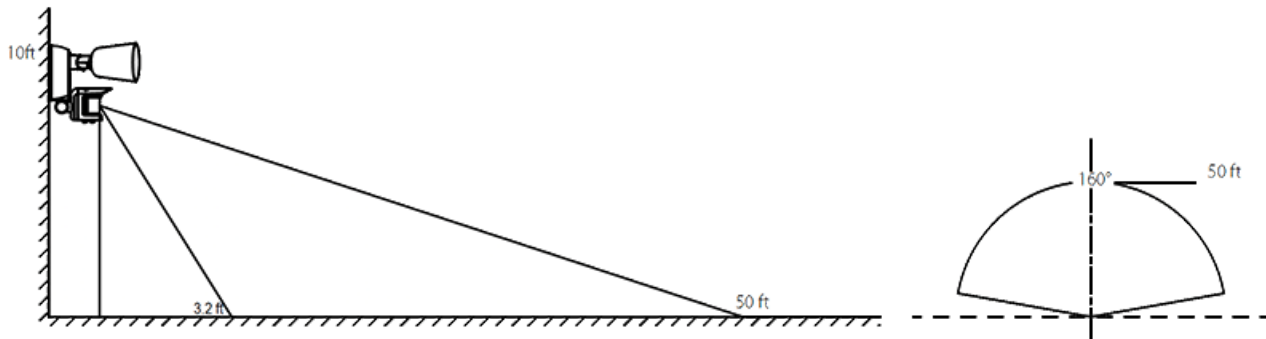

#### Power Factor:

98.2% at 120V

**Dimensions**

**Features**

- 100,000-Hour LED lifespan
- DLC Listed
- 5-Year, limited warranty

**Coverage Pattern**

**Ordering Matrix**

Family	Wattage	Color Temp	Finish	Voltage
LU160				
	Blank = 20W	Blank = 3000K to 5000K Tunable	Blank = Bronze W = White	Blank = 120V