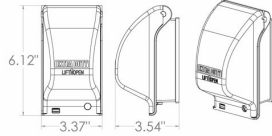

METALLIC WIU COVERS

**Single Gang Metal While-In-Use Covers - Extra Duty®
Vertical 8-in-1**

C10

Catalog #: MX3200

APPLICATIONS

Designed for use whenever weatherproof protection is required while an outlet is in use.
N/A

PRODUCT FEATURES

- Heavy duty die-cast metal construction
- Patented Quick-Fit™ keyhole mounting system allows installation in under a minute.
- Pre-configured for GFCI with patented Knockout technology for alternate devices
- Includes attached gasket and mounting hardware
- Lockable tab
- Premium Powder Coat

UL LISTED

File E212332

NEMA

3R Rated

NEC

2014 Compliant (article 406.9A & B) Extra Duty Rated

US PATENTS

8,314,334

GENERAL PRODUCT INFORMATION

Color: Gray

CONFIGURATION

Gangs: 1

PRODUCT MEASUREMENTS

Depth: 3-1/2 in.
Wt. Ea. (Lbs.): 0.620

PACKAGING

Package Type: Shrink
Std. Pkg.: 4
Product UPC-A Labeled: Yes
Weight (Lbs. Per/C): 62.00
Ship Carton Length (in.): 14.61
Ship Carton Width (in.): 3.86
Ship Carton Height (in.): 7.08
Ctn Weight (Lbs.): 2.80
Pallet Qty: 540.00
UPC Number: 092326104760
I2of5: 40092326104768