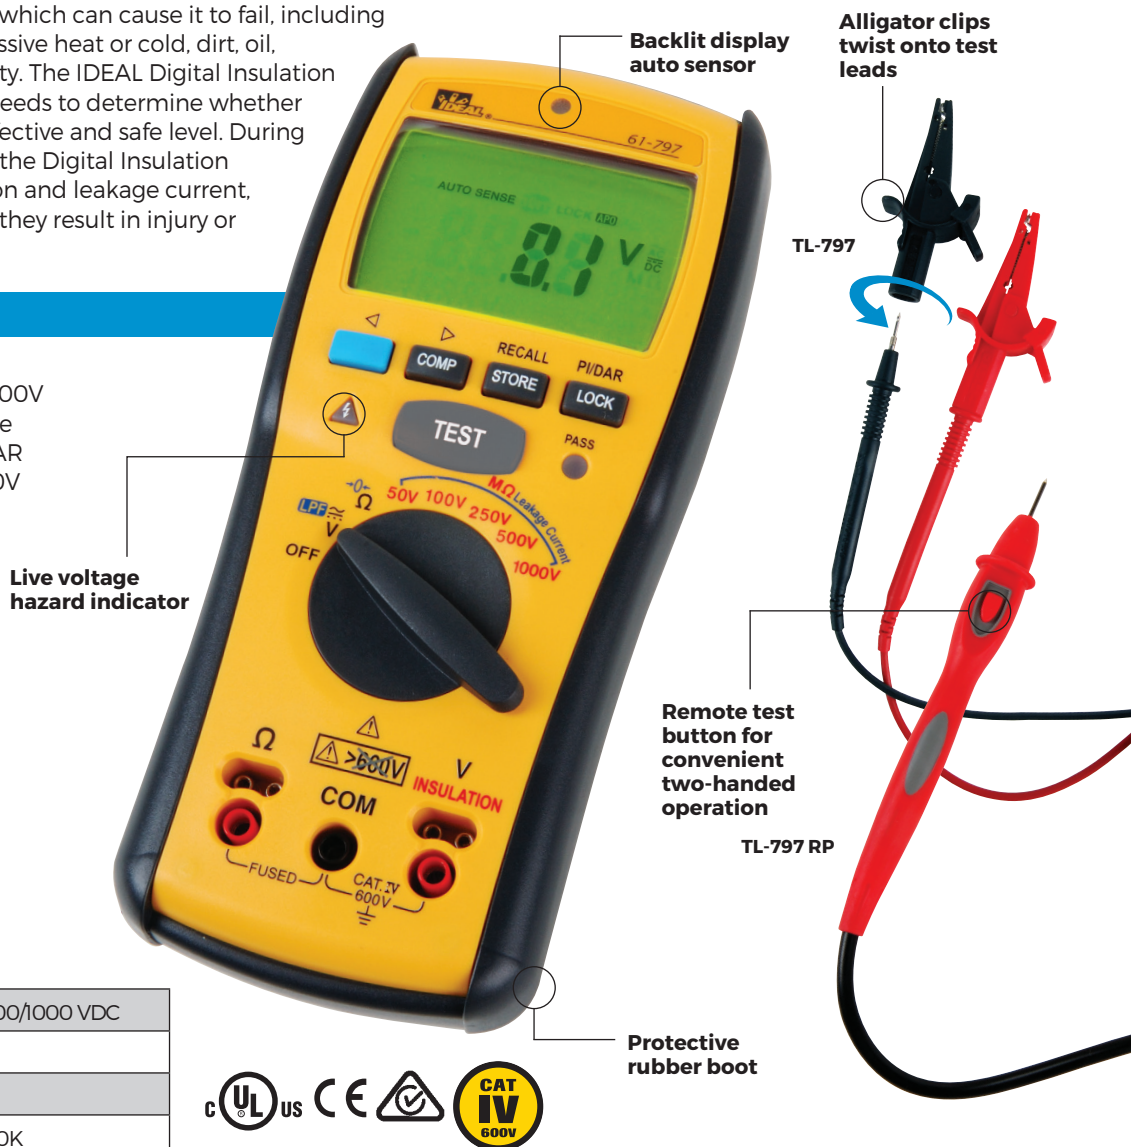

DIGITAL INSULATION METER

THE ELECTRICIAN'S
CHAMPION

DIGITAL INSULATION METER

Insulation is subject to many effects which can cause it to fail, including mechanical damage, vibration, excessive heat or cold, dirt, oil, corrosive vapors, moisture or humidity. The IDEAL Digital Insulation Meter is the tool every professional needs to determine whether the insulation is performing at an effective and safe level. During installation or routine maintenance, the Digital Insulation Meter identifies capacitive, absorption and leakage current, helping to prevent problems before they result in injury or equipment failure.

Industrial/Commercial

61-797 Features

- Test voltages at 50/100/250/500/1000V
- Perfect for testing low voltage cable
- Automatic calculation of PI and DAR
- Auto sensing AC/DC voltage to 600V
- Low Pass Filter - filters out high frequency noise
- Earth-bond resistance
- Test inhibition if >30V
- Digital reading with analog arc
- Compare pass/fail mode
- Remote test probe
- Store/recall memory
- Auto discharge
- Auto power off
- Backlit display - auto sensing
- Low battery indication
- Carrying case included
- CAT IV - 600V
- 2-year warranty

61-797 Specifications

Test Voltages	50/100/250/500/1000 VDC
Voltage AC/DC	0.1-600.0V
Insulation Resistance	Up to 20G.Ω
Low Resistance Test	0.01Ω to 40.00K

Note: This is not a ground rod tester.

Residential/Light Commercial

61-795 Specifications

Test Voltages	250/500/1000 VDC
Voltage AC/DC	0.1-600.0V
Continuity	0.01-20.0Ω
Insulation Resistance	Up to 4000M.Ω
Resistance	0.01 to 19.99Ω and 0.1 to 199.9Ω

61-795 Features

Test voltages: 250/500/1000V • Test inhibition if >25V • Default voltmeter to 600V AC/DC • Backlight • Digital display with analog arc • Auto discharge • Auto power off • Continuity • Low battery indication • Carrying case included • CAT IV - 600V • 2-year warranty