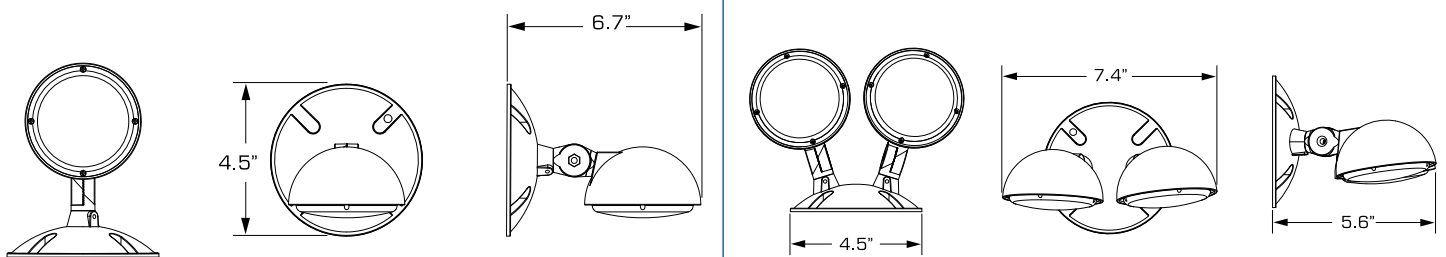

DIMENSIONS

CORS

Single Remote Carton Weight: 1 lbs.
Master Carton Quantity: 20 each

CORD

Double Remote Carton Weight: 1.2 lbs.
Master Carton Quantity: 20 each