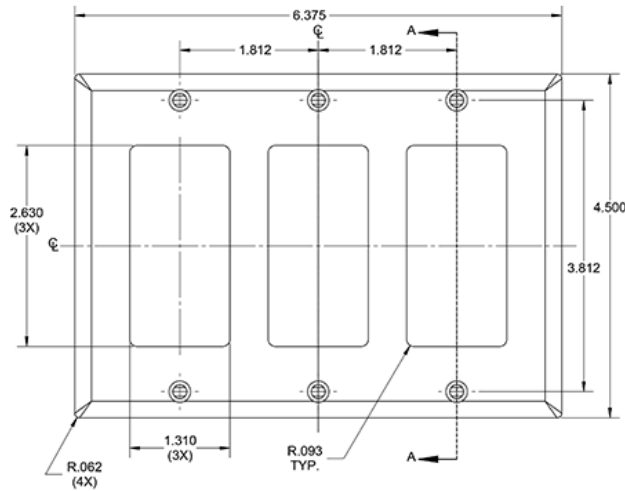

SPECIFICATION SUBMITTAL

JOB NAME:	CATALOG NUMBERS:	
____	____	____
JOB NUMBER:	____	____