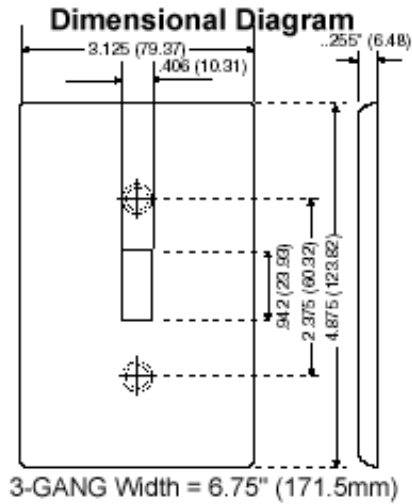

Item Description

3-Gang Toggle Device Switch Wallplate, Midway Size, Thermoset, Device Mount - Brown

Technical Information

Product Features

Type: Midway Size

Gang: 3

Material: Thermoset Plastic

Color: Brown

Mount: Device

Standards and Certifications: UL/CSA

UPC Code: 07847749170

Country Of Origin: United States

SPECIFICATION SUBMITTAL

JOB NAME:	CATALOG NUMBERS:	
<input type="text"/>	<input type="text"/>	<input type="text"/>
JOB NUMBER:	<input type="text"/>	<input type="text"/>