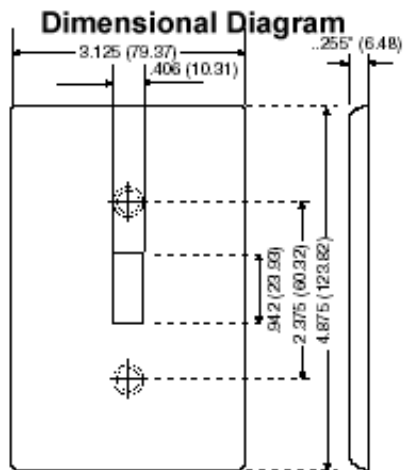

Features and Benefits

- Midway plates can be used to hide wall surface irregularities.
- Full 0.375" taller and wider than standard wallplates.
- Available in a wide selection of colors to complement any wall color