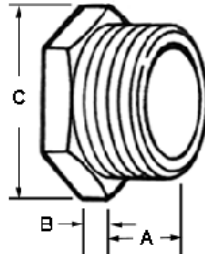

### Images

[Download Photo Image](#)

[Download Dimensional Image](#)

Dimension A in Inches: 1-1/16

Dimension B in Inches: 7/16

Dimension C in Inches: 4-1/16

### Application

When used with a locknut, conduit nipples serve as a short raceway between enclosures.

**UPC Number:** 781747911094

**Description:** Nipple, Conduit, Zinc Die Cast, Size 3 Inch

**Application:** When used with a locknut, conduit nipples serve as a short raceway between enclosures.

**Trade Size:** 3"