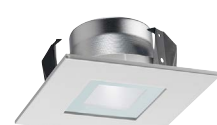

Frosted Lens with Clear Center
12SQ WWH White Trim