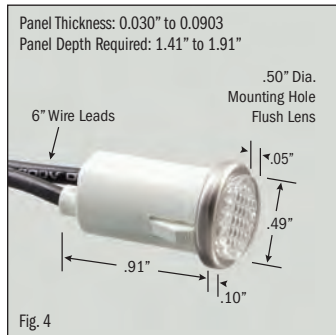

*Blue, Green, Clear, Red and Amber lens colors have a transparent lens. White lens color has a translucent lens.

continued on page 3

All specifications and dimensions are for reference only. If specific information is needed and/or of critical nature, contact Selecta Products headquarters for specific information before ordering.