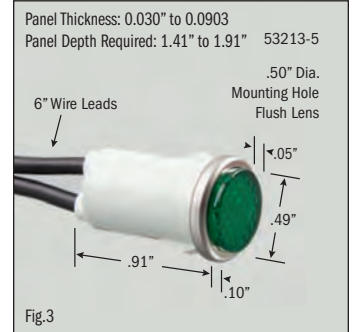

*Blue, Green, Clear, Red and Amber lens colors have a transparent lens. White lens color has a translucent lens.

continued on page 3

All specifications and dimensions are for reference only. If specific information is needed and/or of critical nature, contact Selecta Products headquarters for specific information before ordering.