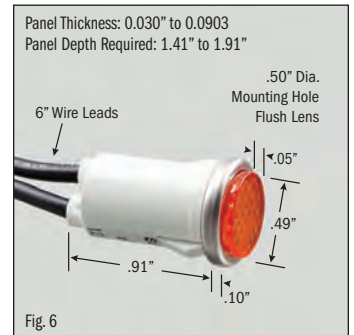

*Blue, Green, Clear, Red and Amber lens colors have a transparent lens. White lens color has a translucent lens.

continued on page 3

All specifications and dimensions are for reference only. If specific information is needed and/or of critical nature, contact Selecta Products headquarters for specific information before ordering.