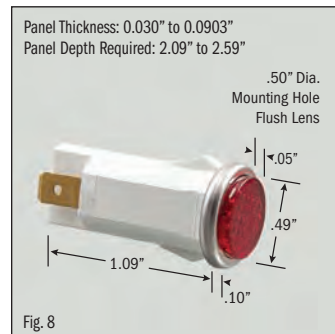

*Blue, Green, Clear, Red and Amber lens colors have a transparent lens. White lens color has a translucent lens.

continued on page 3

All specifications and dimensions are for reference only. If specific information is needed and/or of critical nature, contact Selecta Products headquarters for specific information before ordering.