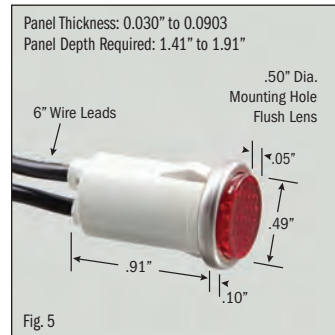

*Blue, Green, Clear, Red and Amber lens colors have a transparent lens. White lens color has a translucent lens.

continued on page 3

All specifications and dimensions are for reference only. If specific information is needed and/or of critical nature, contact Selecta Products headquarters for specific information before ordering.