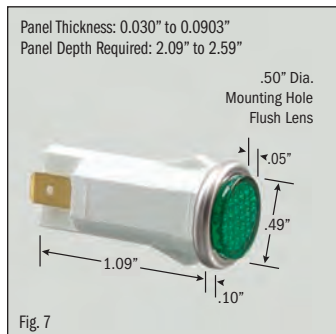

*Blue, Green, Clear, Red and Amber lens colors have a transparent lens. White lens color has a translucent lens.

continued on page 3

All specifications and dimensions are for reference only. If specific information is needed and/or of critical nature, contact Selecta Products headquarters for specific information before ordering.