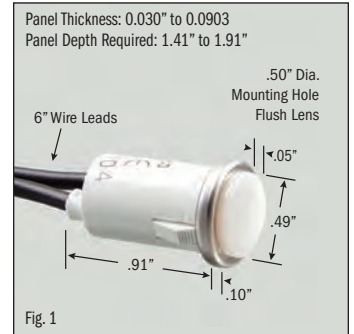

*Blue, Green, Clear, Red and Amber lens colors have a transparent lens. White lens color has a translucent lens.

continued on page 3

All specifications and dimensions are for reference only. If specific information is needed and/or of critical nature, contact Selecta Products headquarters for specific information before ordering.