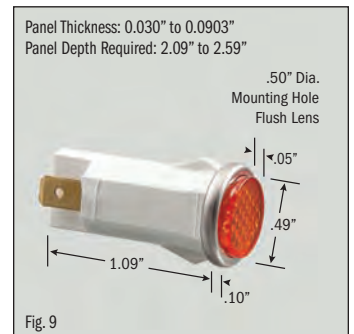

*Blue, Green, Clear, Red and Amber lens colors have a transparent lens. White lens color has a translucent lens.

continued on page 3

All specifications and dimensions are for reference only. If specific information is needed and/or of critical nature, contact Selecta Products headquarters for specific information before ordering.