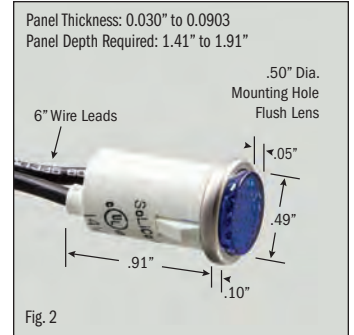

*Blue, Green, Clear, Red and Amber lens colors have a transparent lens. White lens color has a translucent lens.

continued on page 3

All specifications and dimensions are for reference only. If specific information is needed and/or of critical nature, contact Selecta Products headquarters for specific information before ordering.