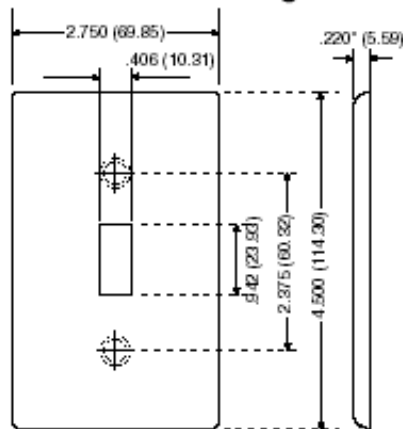

Item Description

4-Gang Decora/GFCI Device Decora Wallplate/Faceplate, Standard Size, Thermoset, Device Mount - Brown

Technical Information

Product Features

Type: Standard Size

Gang: 4

Material: Thermoset Plastic

Color: Brown

Mount: Device

Standards and Certifications: UL/CSA

UPC Code: 07847748870

Country Of Origin: United States

Dimensional Diagram

4-GANG Width = 8.19" (208.0mm)

SPECIFICATION SUBMITTAL