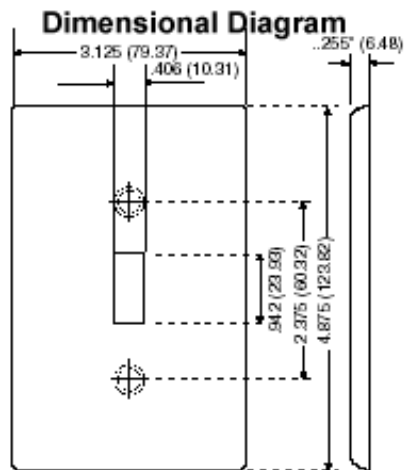

Item Description

1-Gang Toggle Wallplate, Midway Size, Device Mount.

Technical Information

Product Features

Type: Midway Size

Gang: 1

Material: Nylon

Color: Red

Mount: Device

Standards and Certifications: UL/CSA

Warranty: 10-Year Limited

UPC Code: 07847720586

Country Of Origin: United States

Features and Benefits

- Midway plates can be used to hide wall surface irregularities.
- Full 0.375" taller and wider than standard wallplates.
- Available in a wide selection of colors to complement any wall color