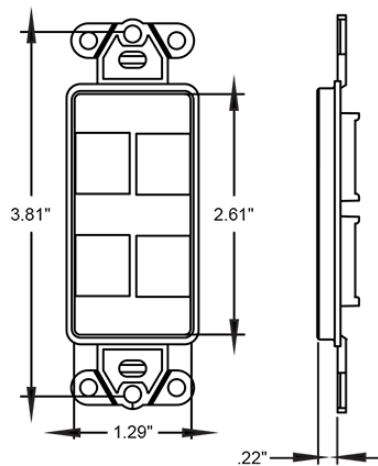

4-Port Insert

SPECIFICATION SUBMITTAL

JOB NAME:	CATALOG NUMBERS:	
____	____	____
JOB NUMBER:	____	____