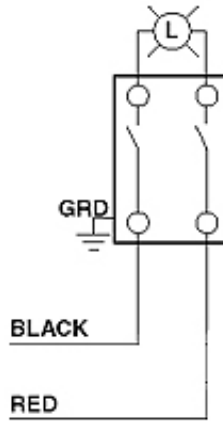

Body Material: Thermoplastic

Strap Material: Steel

Color: Brown

Standards and Certifications: UL/CSA

Warranty: 10 Year Limited

Function: Double-Pole

Grade: Extra Heavy-Duty Industrial Specification Grade

Device Type: Toggle Switch

Electrical Specifications

Grounding: Self-Grounding

Voltage: 120/277 VAC

Amperage: 30 A

Mechanical Specifications

Termination: Back or Side Wire

**Wiring Diagram
Double Pole**

SPECIFICATION SUBMITTAL