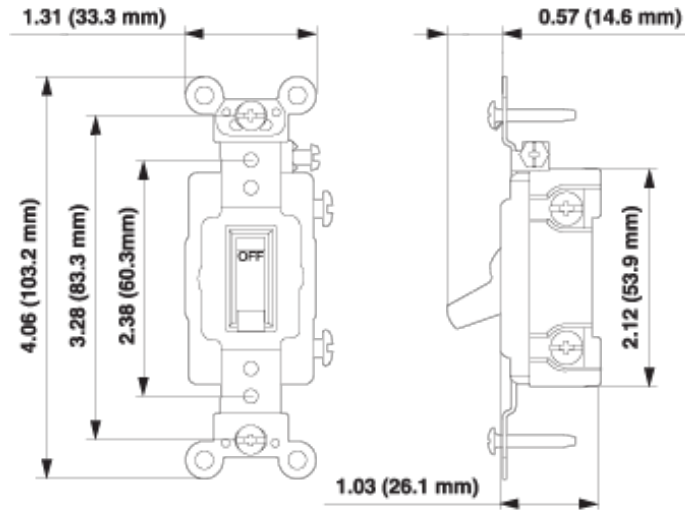

Electrical Specifications

Grounding: Self-Grounding

Voltage: 120/277 VAC

Amperage: 30 A

Mechanical Specifications

Termination: Back or Side Wire

**Wiring Diagram
Double Pole**

SPECIFICATION SUBMITTAL