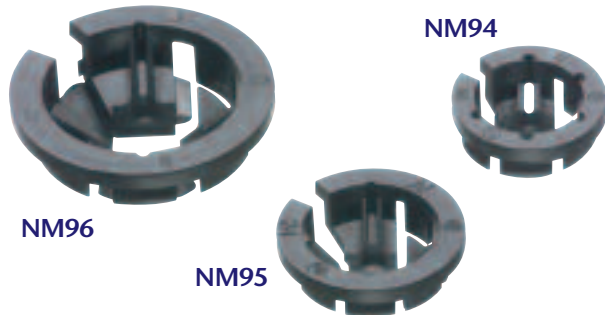

MORE
on
reverse

Black Button™ NM Cable connectors

Non-metallic • Easy, push-in installation

Reduce labor costs with Arlington's **Black Button™** NM cable connectors. They are the lowest cost NM cable connectors on the market, and offer the fastest installation. Simply push the connector into the knockout. That's it.

Listed for single or multiple cables, Arlington's Black Button connectors offer smooth, easy cable insertion while exceeding UL and CSA pullout requirements.

They are removable and reusable too.

1 Stauffer Industrial Park
Scranton, PA 18517
800/233.4717
Fax 570/562.0646
www.aifittings.com

Catalog Number	UPC/DEI/NAED Mfg. #018997	Description	KO Size	Unit Pkg	Std Pkg
NM94	05488	3/8 Black Button NM Cable connectors	1/2	250	1000
NM940	72156	3/8 Black Button NM Cable connectors	1/2	100	1000
NM95	10956	3/4 Black Button NM Cable connectors	3/4	50	500
NM96	72158	1 Black Button NM Cable connectors	1	25	250

Patent pending

Black Button™ NM Cable connectors

Non-metallic • Easy, push-in installation

- Listed for one or two cables
- Easy installation
- Smooth, easy cable insertion
- Secure hold on cable – exceeds UL pullout tests