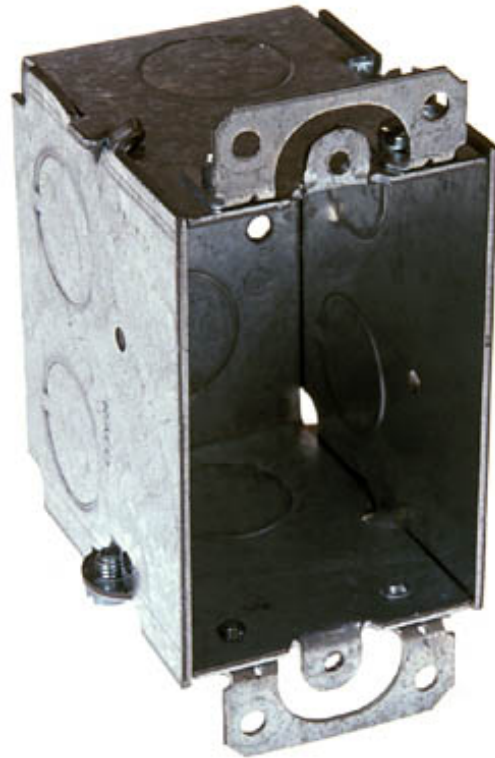

Products

- > [Index](#)
- > [Featured Products](#)
- > [Cross Reference](#)
- > [UPC Search](#)

Product Datasheet

[Catalog Home](#) [Home Page](#)

[Search](#)

500 -- 3" x 2" Switch Box, 2-1/2" Deep, Gangable, 1/2" End Knockouts, w/plaster ears

Product Specifications

Box Type	RACO Steel Boxes & Covers
Box Family	3" x 2" Switch Boxes
Box Category	3" x 2" Switch Boxes - For Conduit
Category	3" x 2" Switch Box
Gangable	Yes
Wiring System	Conduit
Box Depth	2-1/2"
Side Knockout(s)	4, 1/2"
Bottom Knockout(s)	2, 1/2"
End Knockout(s)	2, 1/2"
Bracket Type	No bracket
New or Old Work	Old Work
Cubic Inch Capacity	12.5
UPC Number	050169905005
Product UPC-A Labeled	No
Minimum Pack Qty.	50
Inner Leaf 2 of 5 Bar Code	50050169905000

Unit Carton Quantity	50
Ship Carton Length (In.)	13.75
Ship Carton Width (In.)	10.875
Ship Carton Height (In.)	8.25
Weight (Per/C)	55.3
Pallet Quantity	3250
Fire Resistance	Acceptable for use in 2-hour rated walls
Dimension A	2-1/2"

Applications

- Switch boxes are used to house wiring devices such as switches or receptacles

Product Features

- Gangable switch box offers the option of constructing a box to hold two or more devices
- Adjustable plaster ears allow box to be used in "old work" applications