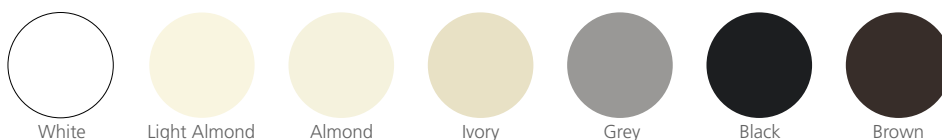

MIDSIZE WALL JACKS				
DESCRIPTION	WHITE	ALMOND	IVORY	BROWN
[F] Midsize Wallplate with F-Connector*	40539-0MW	40539-0MA	40539-0MI	40539-0MB
Midsize Wallplate without F-Connector (hexagonal opening only - not shown)	40539-HMW	40539-HMA	40539-HMI	40539-HMB
[G] Midsize Wallplate with 6P4C Connector*	40539-PMW	40539-PMA	40539-PMI	40539-PMB
[H] Midsize Wallplate with 6P4C Voice Grade Connector & F-Connector	40539-CMW	40539-CMA	40539-CMI	40539-CMB
TYPE 625B3 MIDSIZE DUPLEX WALL JACKS				
DESCRIPTION	WHITE	IVORY		
[I] Type 625B3 Duplex Wall Jack, 6P4C, Midsize Plate	40544-00W	40544-00I		
Type 625B3 Duplex Wall Jack, 6P6C, Midsize Plate		40566-00I		
Type 625B3 Duplex Wall Jack, 8P8C, Midsize Plate		40588-00I		

* Coming Soon in Light Almond (40539-0MT, 40539-PMT)