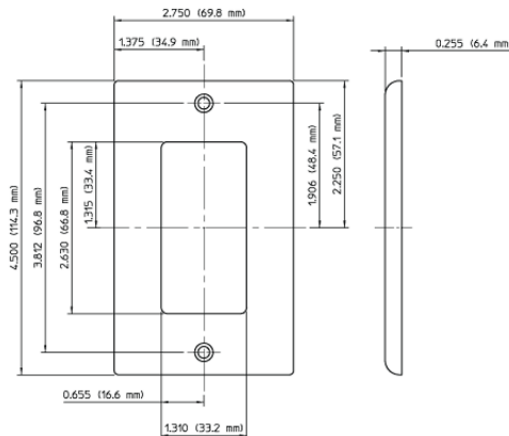

#### Product Features

**Standards and Certifications:** UL/CSA

**Type:** Standard Size

**Gang:** 1

**Material:** Thermoset Plastic

**Color:** Gray

**Mount:** Device