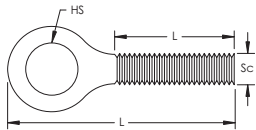

Eye Screw – SLEB250

Part Number	SLEB250
Material	Steel
Finish	Electrogalvanized
Screw Diameter (Sc)	1/4"
Screw Length (L)	0.984"
Hole Size (HS)	0.283"
Length (L)	1.732"
Standard Packaging Quantity	100 pc
UPC	78285651171