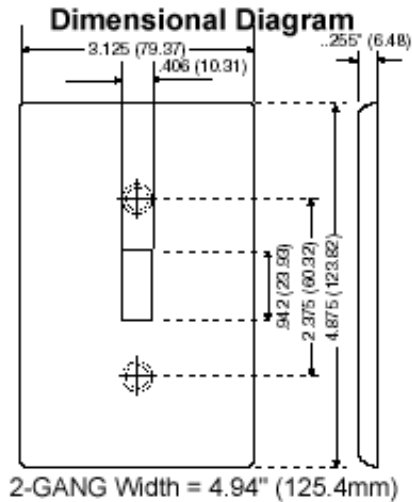

Item Description

2-Gang Toggle Device Switch Wallplate, Midway Size, Thermoset, Device Mount - White

Technical Information

Product Features

Type: Midway Size

Gang: 2

Material: Thermoset Plastic

Color: White

Mount: Device

Standards and Certifications: UL/CSA

Color: White

UPC Code: 07847749168

Country Of Origin: United States

SPECIFICATION SUBMITTAL

JOB NAME: <input style="width: 95%;" type="text"/>	CATALOG NUMBERS: <input style="width: 95%;" type="text"/>
JOB NUMBER: <input style="width: 95%;" type="text"/>	<input style="width: 95%;" type="text"/>